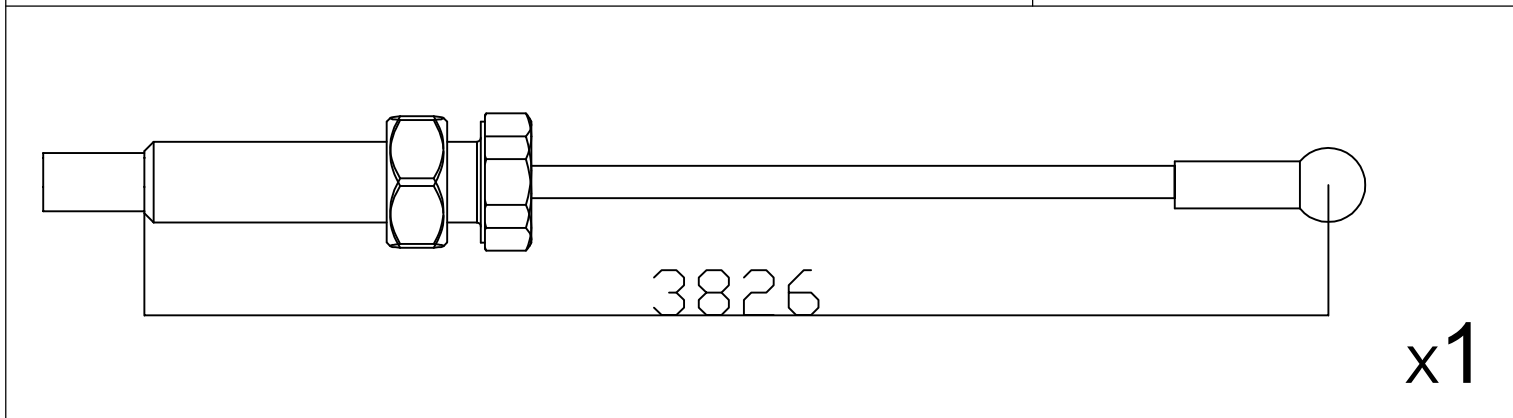

(for 210lb box)

7 OF 7

Aluminum plug handle

x1

Labeling

L-STK-LELC-MA-7_7

(for 310lb box)

7 OF 7